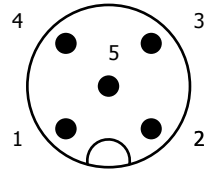

KBL936-xxx  
5P M12 Female  
A-Gecodeerd

KBL937-xxx  
5P M12 Male  
A-Gecodeerd

- 1 = Bruin
- 2 = Wit
- 3 = Blauw
- 4 = Zwart
- 5 = Grijs

KBL938-xxx  
8P M12 Female  
A-Gecodeerd

KBL939-xxx  
8P M12 Male  
A-Gecodeerd

- 1 = Wit
- 2 = Bruin
- 3 = Groen
- 4 = Geel
- 5 = Grijs
- 6 = Rose
- 7 = Blauw
- 8 = Rood

KBL943-xxx  
KBL945-xxx  
4P M12 Female  
A-Gecodeerd

KBL941-xxx  
4P M12 Male  
A-Gecodeerd

- 1 = Bruin
- 2 = Wit
- 3 = Blauw
- 4 = Zwart