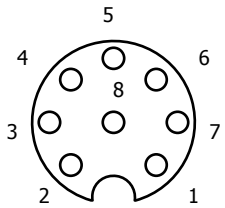

KBL936-xxx  
5P M12 Female  
A-Gecodeerd

KBL937-xxx  
5P M12 Male  
A-Gecodeerd

- 1 = Bruin
- 2 = Wit
- 3 = Blauw
- 4 = Zwart
- 5 = Grijs

KBL938-xxx  
8P M12 Female  
A-Gecodeerd

KBL939-xxx  
8P M12 Male  
A-Gecodeerd

- 1 = Wit
- 2 = Bruin
- 3 = Groen
- 4 = Geel
- 5 = Grijs
- 6 = Rose
- 7 = Blauw
- 8 = Rood

KBL943-xxx  
KBL945-xxx  
4P M12 Female  
A-Gecodeerd

KBL941-xxx  
4P M12 Male  
A-Gecodeerd

- 1 = Bruin
- 2 = Wit
- 3 = Blauw
- 4 = Zwart

## Haakse uitvoering

KBL936-

KBL937-

KBL938-

KBL939-

KBL941-

KBL943-

KBL945-