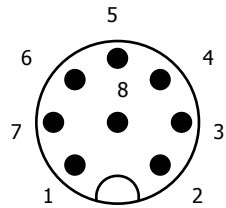

KBL936-xxx  
5P M12 Female  
A-Gecodeerd

KBL937-xxx  
5P M12 Male  
A-Gecodeerd

- 1 = Bruin
- 2 = Wit
- 3 = Blauw
- 4 = Zwart
- 5 = Grijs

KBL938-xxx  
8P M12 Female  
A-Gecodeerd

KBL939-xxx  
8P M12 Male  
A-Gecodeerd

- 1 = Wit
- 2 = Bruin
- 3 = Groen
- 4 = Geel
- 5 = Grijs
- 6 = Rose
- 7 = Blauw
- 8 = Rood

KBL943-xxx  
KBL945-xxx  
4P M12 Female  
A-Gecodeerd

KBL941-xxx  
4P M12 Male  
A-Gecodeerd

- 1 = Bruin
- 2 = Wit
- 3 = Blauw
- 4 = Zwart