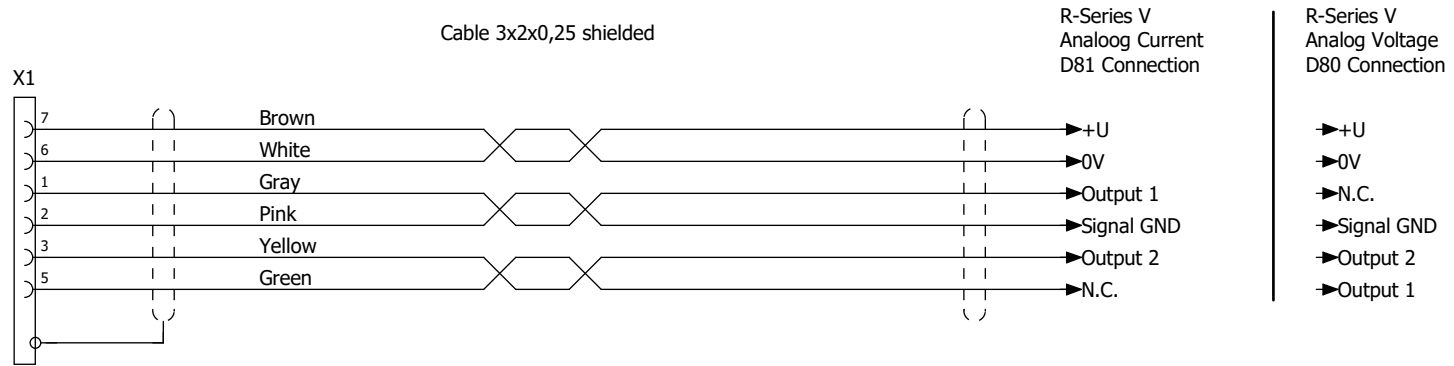

Cable 3x2x0,25 shielded

**8P M16 Female**  
Connector view  
(view from outside)

**KBL228-**