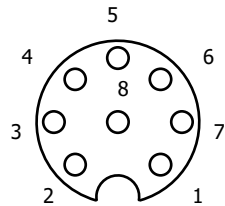

Cable 3x2x0,25 shielded

**8P M16 Female**  
Connector view  
(view from outside)

**KBL228-**