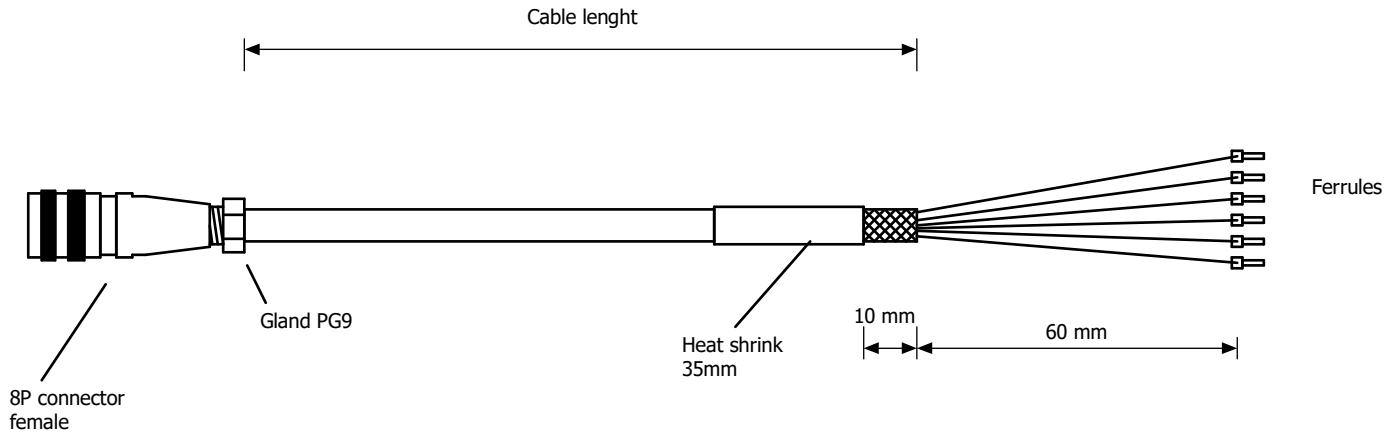

Cable 3x2x0,25 shielded

**8P M16 Female**  
Connector view  
(view from outside)

**KBL228-**